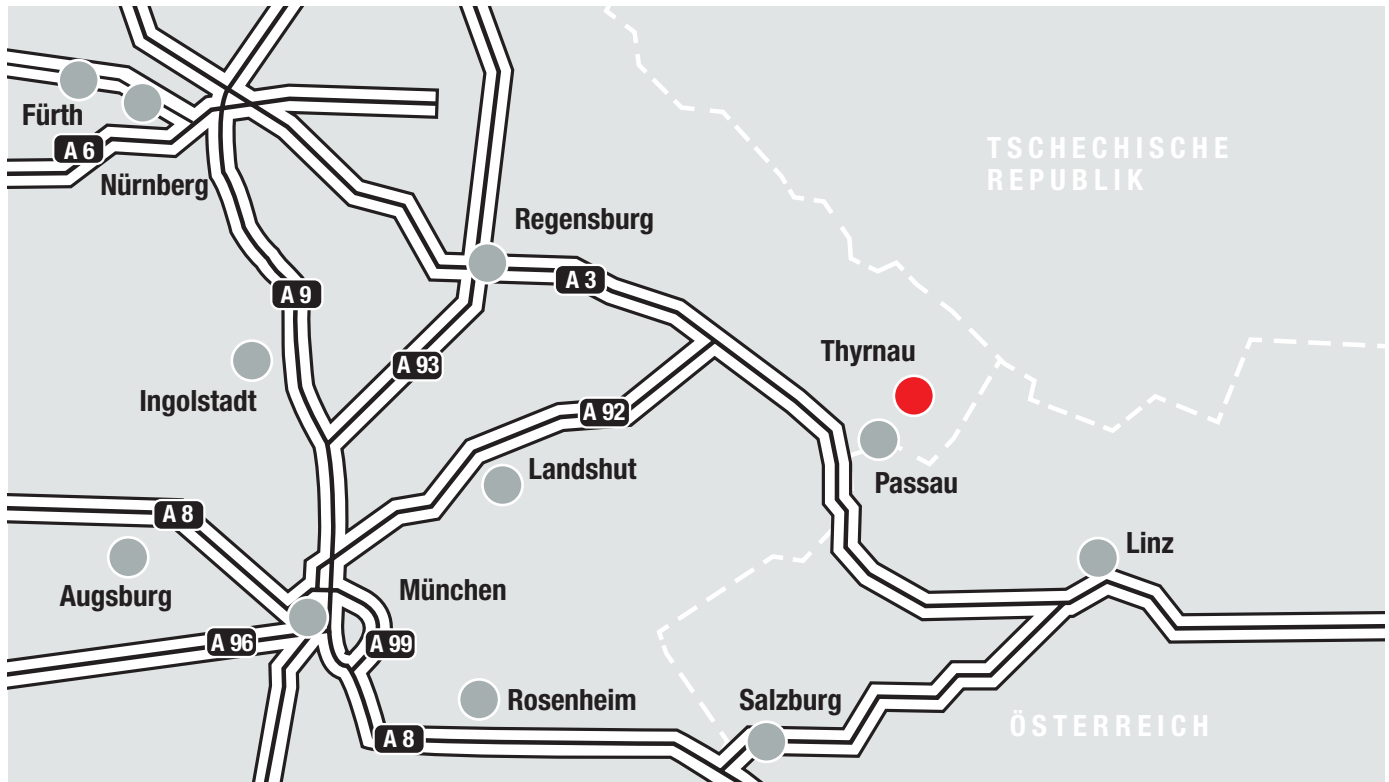

How to find us

Rough overview

Detailed view

Directions

A3 motorway, leave the motorway at PASSAU-NORD (exit no.115), follow the signs for HAUZENBERG-WEGSCHEID. In Passau, do not cross the bridge ("Donaubrücke"), but keep to the left and continue to follow the signs for HAUZENBERG-WEGSCHEID. After you drive through a short tunnel (towards "Hängebrücke"), turn right (B388 towards OBERNZELL-WEGSCHEID). Continue along the banks of the river for approx. 5 km, past the factory "Zahradfabrik ZF". At the next major junction, turn left towards THYRNAU-HAUZENBERG. After about 3 km, turn left towards THYRNAU. After about 1 km, you will see WE iBE on the left.