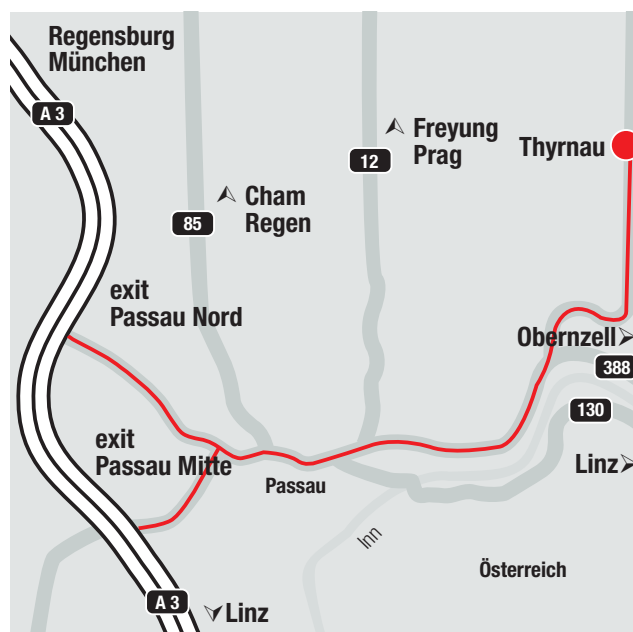

How to find us

Rough overview

Detailed view

Directions

A3 motorway, leave the motorway at PASSAU-NORD (exit no.115), follow the signs for HAUZENBERG-WEGSCHEID. In Passau, do not cross the bridge ("Donaubrücke"), but keep to the left and continue to follow the signs for HAUZENBERG-WEGSCHEID. After you drive through a short tunnel (towards "Hängebrücke"), turn right (B388 towards OBERNZELL-WEGSCHEID). Continue along the banks of the river for approx. 5 km, past the factory "Zahradfabrik ZF". At the next major junction, turn left towards THYRNAU-HAUZENBERG. After about 3 km, turn left towards THYRNAU. After about 1 km, you will see WE iBE on the left.