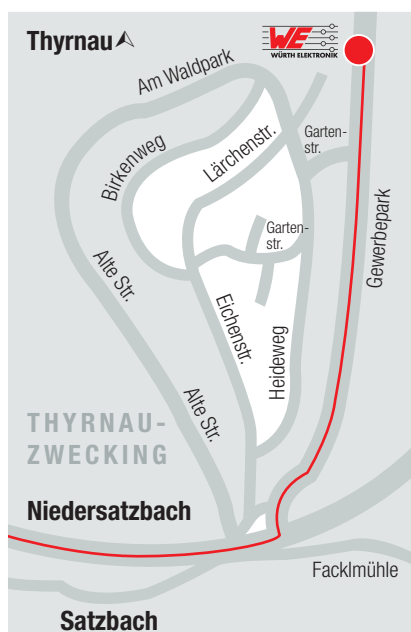

How to find us

Rough overview

Detailed view

Directions

A3 motorway, leave the motorway at PASSAU-NORD (exit no.115), follow the signs for HAUZENBERG-WEGSCHEID. In Passau, do not cross the bridge ("Donaubrücke"), but keep to the left and continue to follow the signs for HAUZENBERG-WEGSCHEID. After you drive through a short tunnel (towards "Hängebrücke"), turn right (B388 towards OBERNZELL-WEGSCHEID). Continue along the banks of the river for approx. 5 km, past the factory "Zahradfabrik ZF". At the next major junction, turn left towards THYRNAU-HAUZENBERG. After about 3 km, turn left towards THYRNAU. After about 1 km, you will see WE iBE on the left.