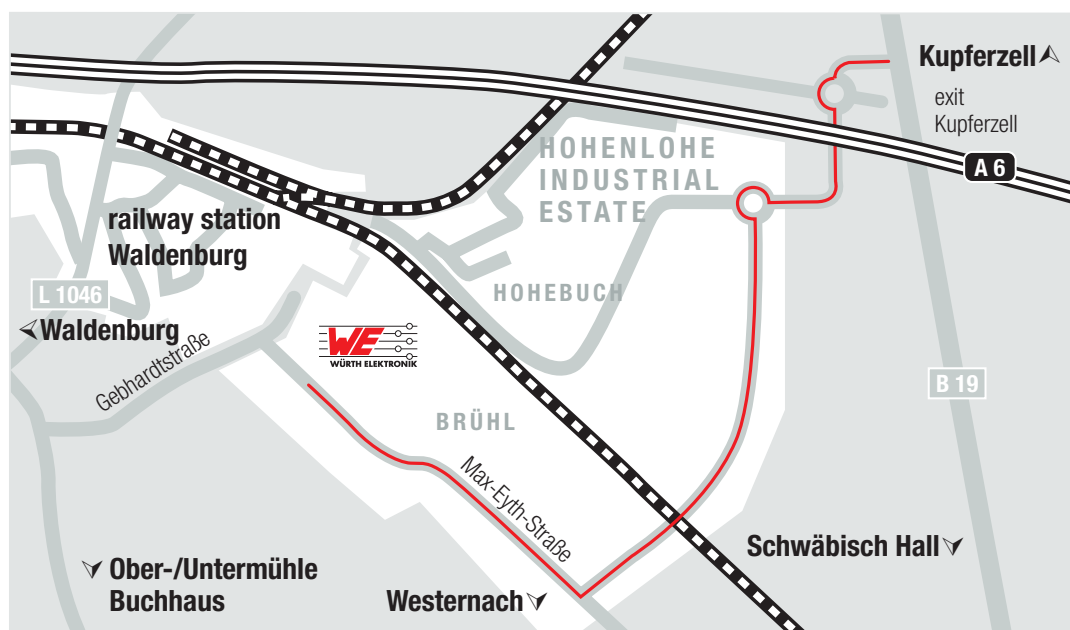

How to find us

Rough overview

Detailed View

Directions

Leave the A6 motorway at Kupferzell exit and take the B 19 towards Künzelsau, Würzburg. After about 200 metres turn left towards the industrial estate. At the roundabout, take the second exit and follow the priority road. At the next roundabout, again take the second exit and follow the priority road. After you pass Lidl, you will see WE on the right.