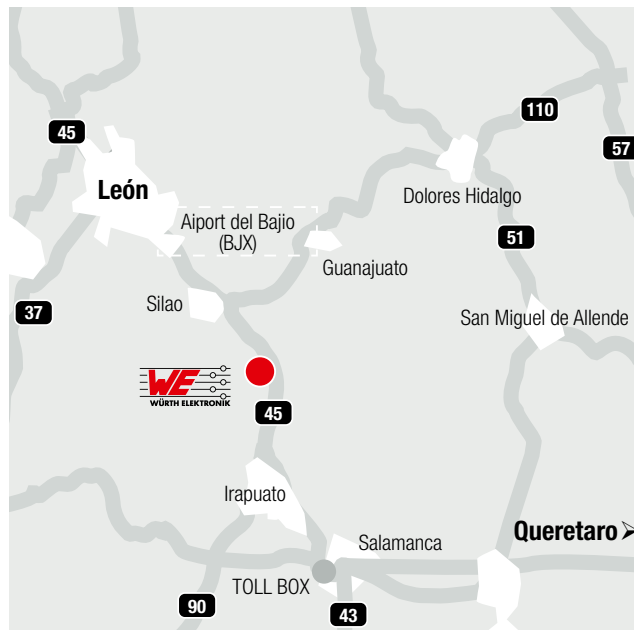

# How to find us

## Rough overview

### How to get to Würth Elektronik?

**From México – Querétaro:**  
Take the highway direction to Irapuato; around 10 kilometers after you pass the toll box of Salamanca take the detour to Irapuato, continue on the same direction until you see a bridge with a sign Industrial Park Castro del Rio

**From Bajío Airport – Guanajuato:**  
Take the highway on direction to Irapuato, after you pass Aldama around 2 kilometers at the right you will see a Gas station, next to the Gas station is the entrance to the Industrial Park Castro del Rio.