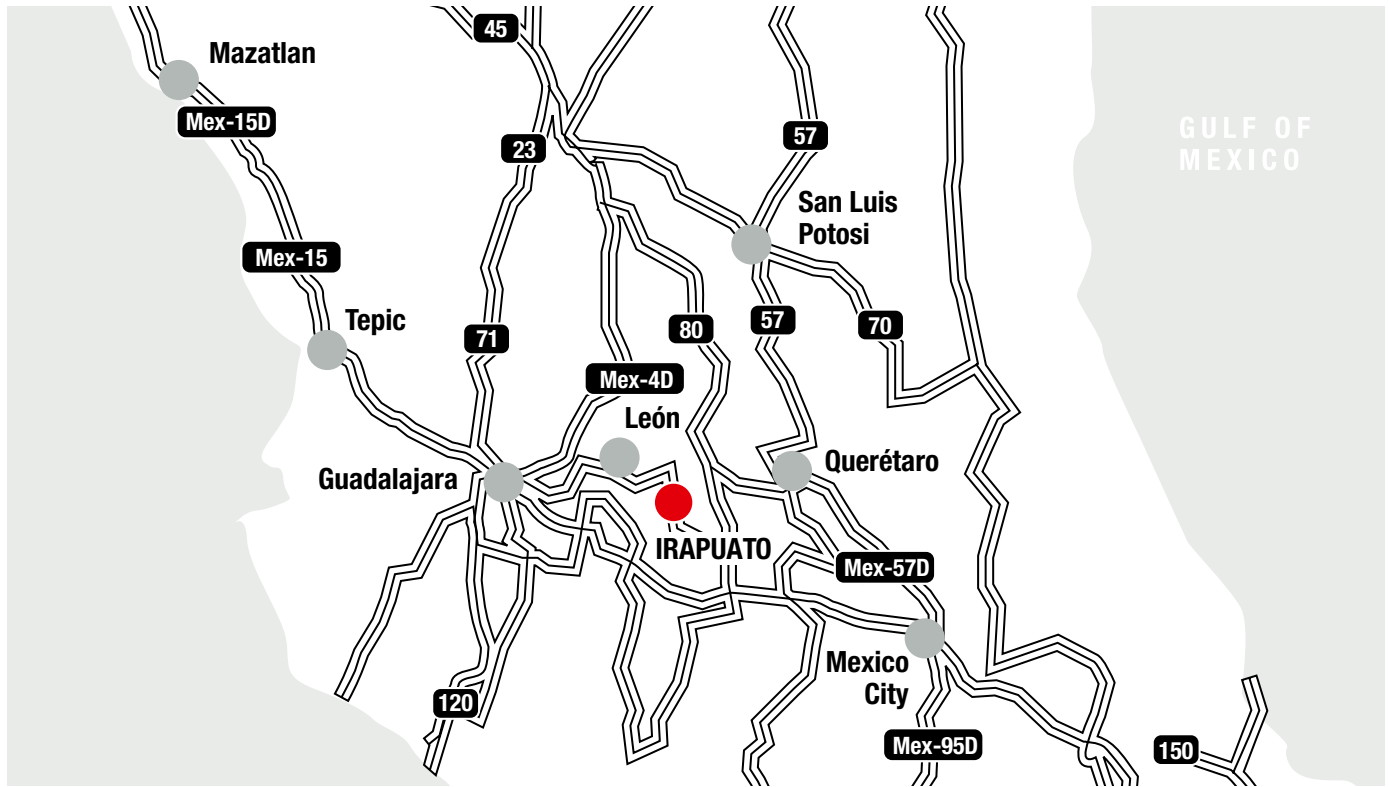

# How to find us

## Rough overview

### How to get to Würth Elektronik?

**From México – Querétaro:**  
Take the highway direction to Irapuato; around 10 kilometers after you pass the toll box of Salamanca take the detour to Irapuato, continue on the same direction until you see a bridge with a sign Industrial Park Castro del Rio

**From Bajío Airport – Guanajuato:**  
Take the highway on direction to Irapuato, after you pass Aldama around 2 kilometers at the right you will see a Gas station, next to the Gas station is the entrance to the Industrial Park Castro del Rio.