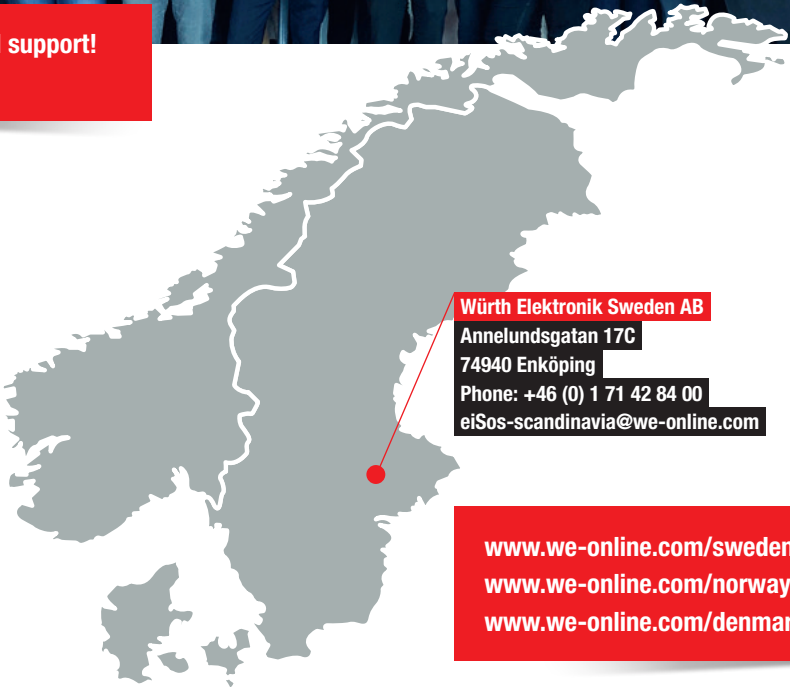

Würth Elektronik Sweden AB

Annelundsgatan 17C

74940 Enköping

Phone: +46 (0) 1 71 42 84 00

eiSos-scandinavia@we-online.com

www.we-online.com/sweden
www.we-online.com/norway
www.we-online.com/denmark