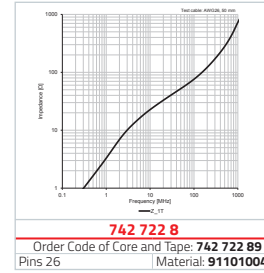

742 722 8

Order Code of Core and Tape: 742 722 89
Pins 26 | Material: 91101004