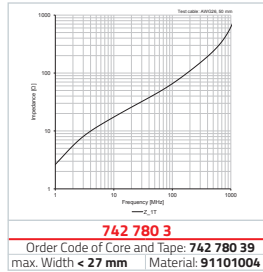

9153600801242

suitable for:
742 721 8
742 721 6

742 780 3

Order Code of Core and Tape: 742 780 39
max. Width < 27 mm | Material: 91101004