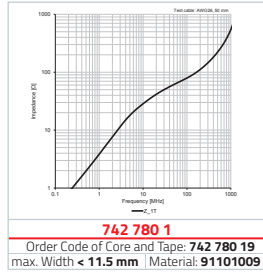

9153600801008

suitable for:
742 722 1
742 780 1
742 780 43
742 780 9

742 780 1