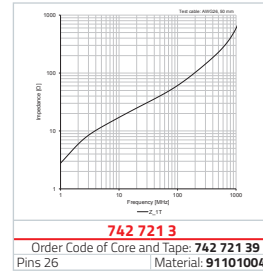

742 721 3

Order Code of Core and Tape: 742 721 39
Pins 26 | Material: 91101004