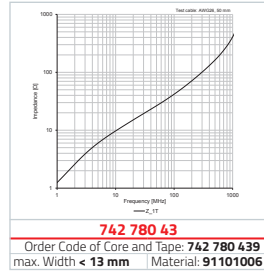

915360080820

suitable for:
742 780 5, 742 780 3
742 780 32, 742 722 13
742 722 6, 742 722 7
742 722 4, 742 721 2
742 721 0, 742 722 3
742 721 3, 742 722 8
742 721 4

742 780 82

Order Code of Core and Tape: –
max. Width < 11 mm | Material: 91101006

742 780 43

742 722 1

Order Code of Core and Tape: 742 722 19
Pins 10 | Material: 91101009

742 722 7

Order Code of Core and Tape: 742 722 79
Pins 16 | Material: 91101004

742 721 0

Order Code of Core and Tape: 742 721 09
Pins 21 | Material: 91101004

742 722 8

Order Code of Core and Tape: 742 722 89
Pins 26 | Material: 91101004

9153600801008

suitable for:
742 722 1
742 780 1
742 780 43
742 780 9

742 780 1

742 780 9

Order Code of Core and Tape: 742 780 99
max. Width < 17 mm | Material: 91101004

742 722 13

Order Code of Core and Tape: 742 722 139
Pins 10 | Material: 91101007

742 722 4

Order Code of Core and Tape: 742 722 94
Pins 16 | Material: 91101004

742 722 3

Order Code of Core and Tape: 742 722 39
Pins 23 | Material: 91101015

742 721 4

Order Code of Core and Tape: 742 721 419
Pins 30 | Material: 91101004

9153600801625

suitable for:
742 722 0
742 781 0
742 723 2

742 780 5

Order Code of Core and Tape: 742 780 59
max. Width < 20 mm | Material: 91101004

742 781 0

Order Code of Core and Tape: 742 781 09
max. Width < 24 mm | Material: 91101004

742 722 5

Order Code of Core and Tape: –
Pins 13 | Material: 91101007

742 721 0

Order Code of Core and Tape: 742 722 90
Pins 21 | Material: 91101004

742 723 2

Order Code of Core and Tape: 742 723 29
Pins 20 | Material: 91101004

742 721 8

Order Code of Core and Tape: 742 721 88
Pins 30 | Material: 91101004

9153600801242

suitable for:
742 721 8
742 721 6

742 780 3

Order Code of Core and Tape: 742 780 39
max. Width < 27 mm | Material: 91101004

742 780 32

Order Code of Core and Tape: 742 780 329
max. Width < 28 mm | Material: 91101004

742 722 6