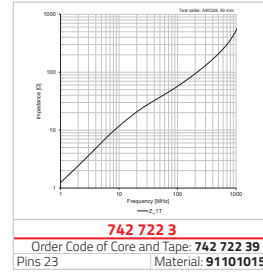

742 722 3

Order Code of Core and Tape: 742 722 39
Pins 23 | Material: 91101015