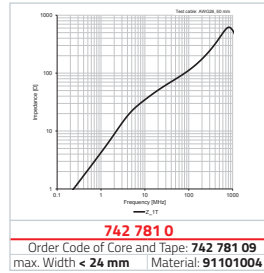

742 781 0

Order Code of Core and Tape: 742 781 09
max. Width < 24 mm | Material: 91101004