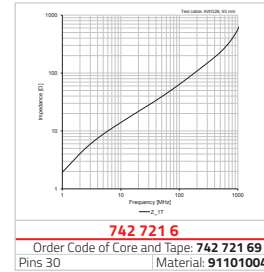

742 721 6

Order Code of Core and Tape: 742 721 69
Pins 30 | Material: 91101004

PASSIVE COMPONENTS | ELECTROMECHANICAL COMPONENTS | POWER MODULES | OPTOELECTRONICS | THERMAL MANAGEMENT | CUSTOM MAGNETICS | AUTOMOTIVE | WIRELESS CONNECTIVITY & SENSORS

Important information: Würth Elektronik's design kits contain reference components. These components correspond with the current product development status on the day of supply. Exchange of the reference components to components with up-to-date product development status is not carried out automatically. No liability is taken for the use of these reference components. Therefore, please request new samples prior to releases for series production and product release.

Please check datasheets on www.we-online.com for specifications. Würth Elektronik eiSos GmbH & Co. KG, EMC & Inductive Solutions. ©2025

**ALL PRODUCTS
EX STOCK!**