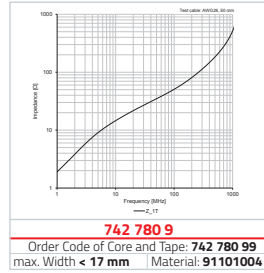

742 780 9

Order Code of Core and Tape: 742 780 99
max. Width < 17 mm | Material: 91101004