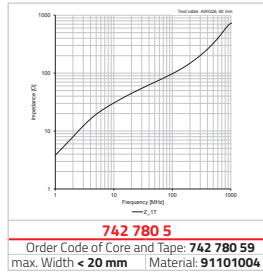

9153600801625

suitable for:
742 722 0
742 781 0
742 723 2

742 780 5

Order Code of Core and Tape: 742 780 59
max. Width < 20 mm | Material: 91101004