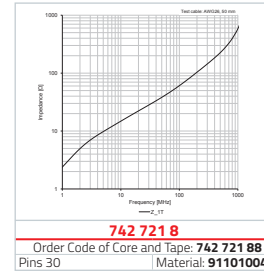

742 721 8

Order Code of Core and Tape: 742 721 88
Pins 30 | Material: 91101004