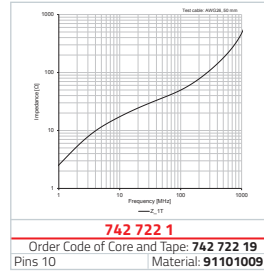

742 722 1

Order Code of Core and Tape: 742 722 19
Pins 10 | Material: 91101009