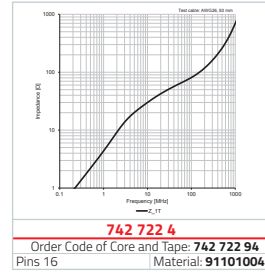

742 722 4

Order Code of Core and Tape: 742 722 94
Pins 16 | Material: 91101004