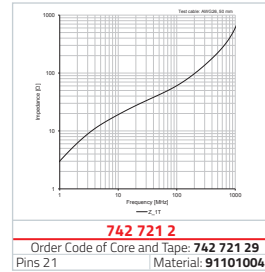

742 721 2

Order Code of Core and Tape: 742 721 29
Pins 21 | Material: 91101004