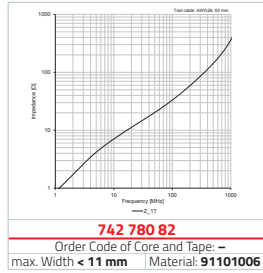

915360080820

suitable for:
742 780 5, 742 780 3
742 780 32, 742 722 13
742 722 6, 742 722 7
742 722 4, 742 721 2
742 721 0, 742 722 3
742 721 3, 742 722 8
742 721 4

742 780 82

Order Code of Core and Tape: –
max. Width < 11 mm | Material: 91101006