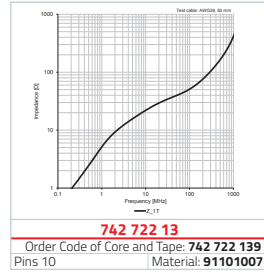

742 722 13

Order Code of Core and Tape: 742 722 139
Pins 10 | Material: 91101007