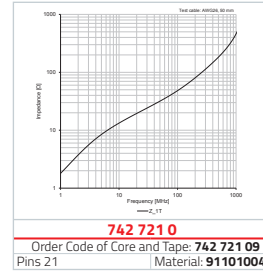

742 721 0

Order Code of Core and Tape: 742 721 09
Pins 21 | Material: 91101004