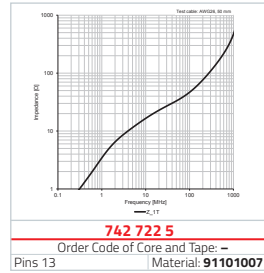

742 722 5

Order Code of Core and Tape: –
Pins 13 | Material: 91101007