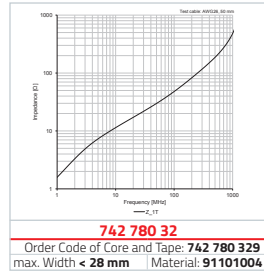

742 780 32

Order Code of Core and Tape: 742 780 329
max. Width < 28 mm | Material: 91101004