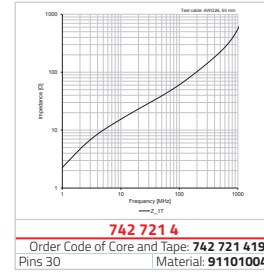

742 721 4

Order Code of Core and Tape: 742 721 419
Pins 30 | Material: 91101004