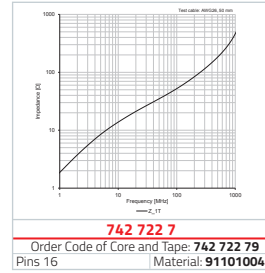

742 722 7

Order Code of Core and Tape: 742 722 79
Pins 16 | Material: 91101004