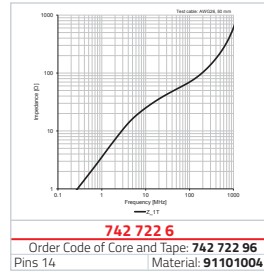

742 722 6

Order Code of Core and Tape: 742 722 96
Pins 14 | Material: 91101004