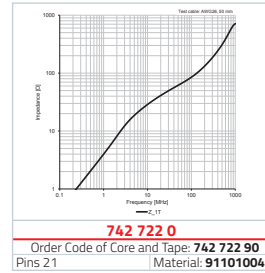

742 721 0

Order Code of Core and Tape: 742 722 90
Pins 21 | Material: 91101004