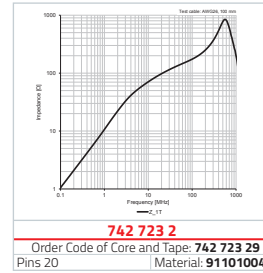

742 723 2

Order Code of Core and Tape: 742 723 29
Pins 20 | Material: 91101004