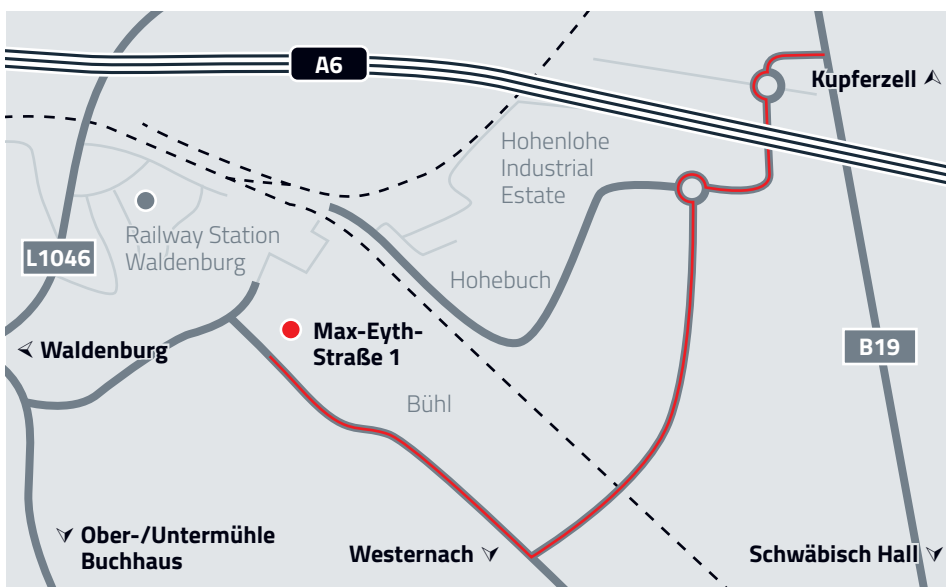

# HOW TO FIND US

## Rough overview

## Detailed view

### By car

Leave the A6 motorway at Kupferzell exit and take the B 19 towards Künzelsau, Würzburg.  
After about 200 metres turn left towards the industrial estate.  
At the roundabout, take the second exit and follow the priority road.  
At the next roundabout, again take the second exit and follow the priority road.  
After you pass Lidl, you will see WE on the right.  
**Max-Eyth-Straße 1, 74638 Waldenburg**