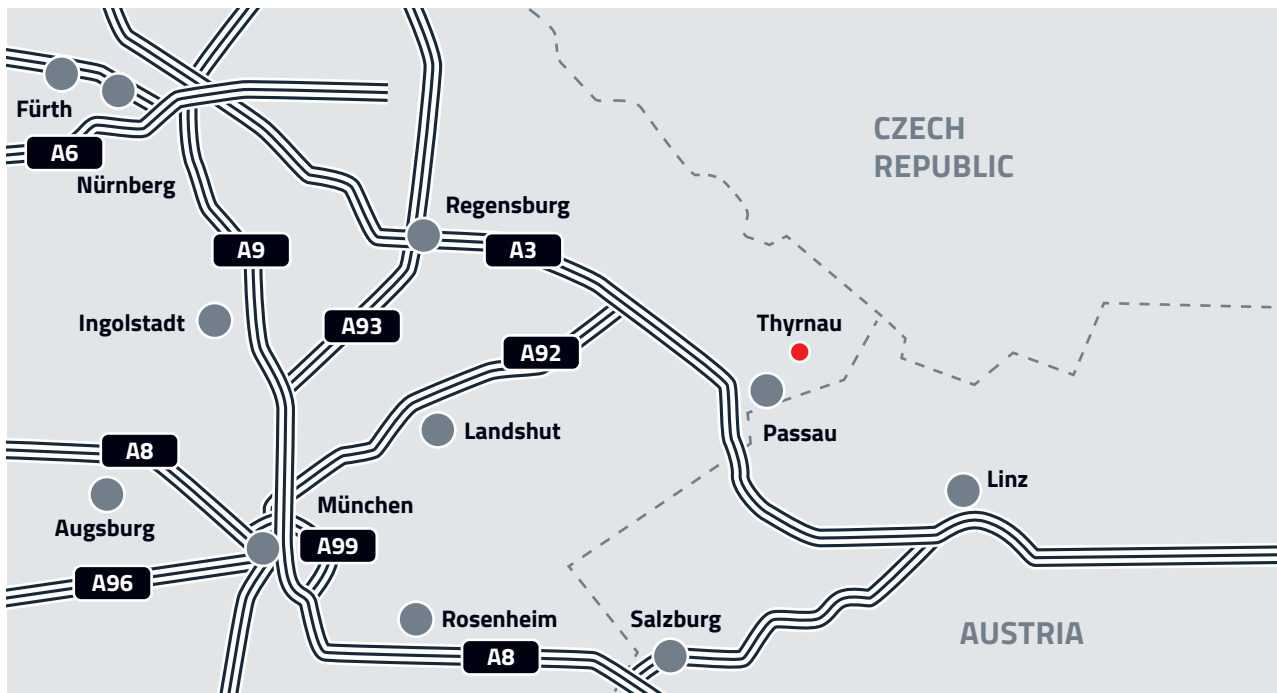

# HOW TO FIND US

## Rough overview

## Detailed view

### By car

A3 highway, leave the highway at Passau-Nord exit no.115), follow the signs for Hauzenberg-Wegscheid. In Passau, do not cross the bridge ("Donaubrücke"), but keep to the left and continue to follow the signs for Hauzenberg-Wegscheid. After you drive through a short tunnel (towards "Hängebrücke"), turn right (B388 towards Oberzell-Wegscheid). Continue along the Danube for approx. 5 km, past the factory "Zahnradfabrik ZF". At the next major junction, turn left towards Thyrnau-Hauzenberg. After about 3 km, turn left towards Thyrnau-Gewerbegebiet (Industrial Park). After about 1 km, you will arrive at your destination.  
**Gewerbepark 8, 94136 Thyrnau**