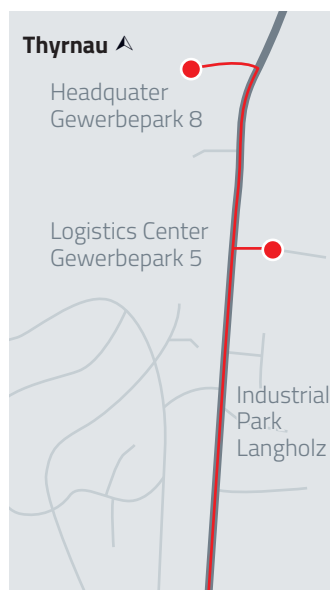

# HOW TO FIND US

## Rough overview

### By car

A3 highway, leave the highway at Passau-Nord exit no.115), follow the signs for Hauzenberg-Wegscheid. In Passau, do not cross the bridge ("Donaubrücke"), but keep to the left and continue to follow the signs for Hauzenberg-Wegscheid. After you drive through a short tunnel (towards "Hängebrücke"), turn right (B388 towards Oberzell-Wegscheid). Continue along the Danube for approx. 5 km, past the factory "Zahnradfabrik ZF". At the next major junction, turn left towards Thyrnau-Hauzenberg. After about 3 km, turn left towards Thyrnau-Gewerbegebiet (Industrial Park). After about 1 km, you will arrive at your destination.  
**Gewerbepark 8, 94136 Thyrnau**