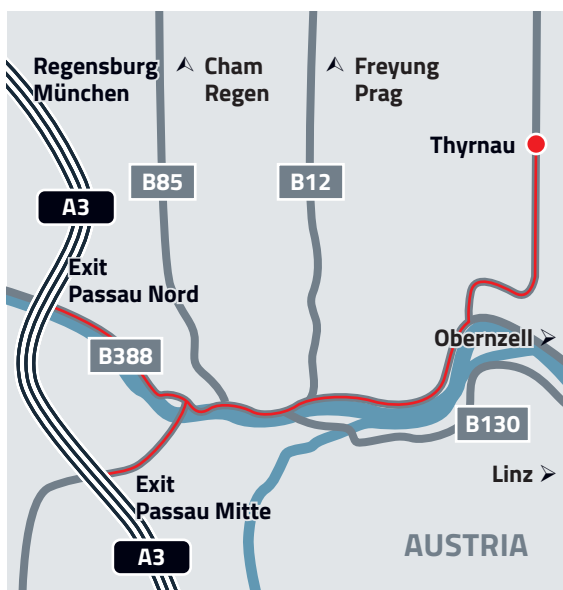

# HOW TO FIND US

## Rough overview

### By car

A3 highway, leave the highway at Passau-Nord exit no.115), follow the signs for Hauzenberg-Wegscheid. In Passau, do not cross the bridge ("Donaubrücke"), but keep to the left and continue to follow the signs for Hauzenberg-Wegscheid. After you drive through a short tunnel (towards "Hängebrücke"), turn right (B388 towards Oberzell-Wegscheid). Continue along the Danube for approx. 5 km, past the factory "Zahnradfabrik ZF". At the next major junction, turn left towards Thyrnau-Hauzenberg. After about 3 km, turn left towards Thyrnau-Gewerbegebiet (Industrial Park). After about 1 km, you will arrive at your destination.  
**Gewerbepark 8, 94136 Thyrnau**