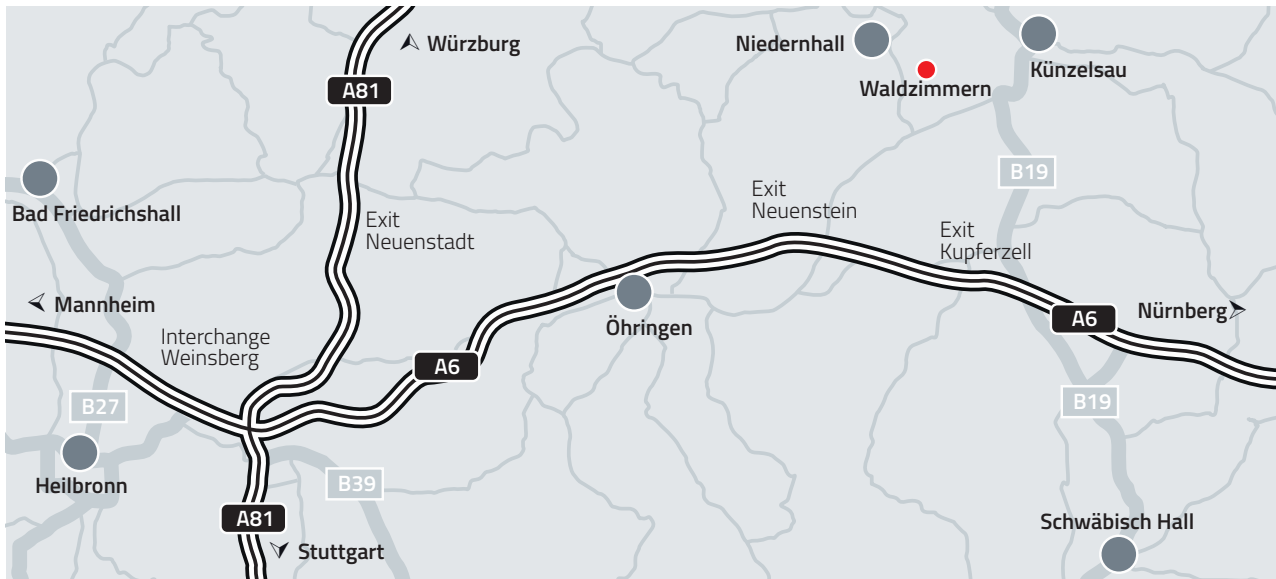

HOW TO FIND US

Rough overview

Detailed view

Direction A

A 6 motorway from Heilbronn or Nürnberg: Take the motorway exit 42 Kupferzell. Direction Waldenburg / Künzelsau / Ingelfingen, drive on the main road B 19. After about 8 kilometers, take the exit towards Kemmeten. At the roundabout take the second exit (Neufelsers Straße). After 3 kilometers, turn right, direction Niedernhall. After about 2.5 kilometers, turn right to the industrial park Waldzimmern (Zimmerbachstraße).

On the Zimmerbachstraße take the first exit on the left. For the navigation system, please enter **Würthstraße 1, 74676 Niedernhall**.

Direction B

A 6 motorway from Heilbronn or Nürnberg: Motorway exit 41 Neuenstein, direction Niedernhall / Forchtenberg / Weißbach. Keep driving on the road through Kirchensall and Neufels. Few kilometers after passing Neufels, turn left, direction Niedernhall. After about 2.5 kilometers, turn right into the industrial park Waldzimmern (Zimmerbachstraße).