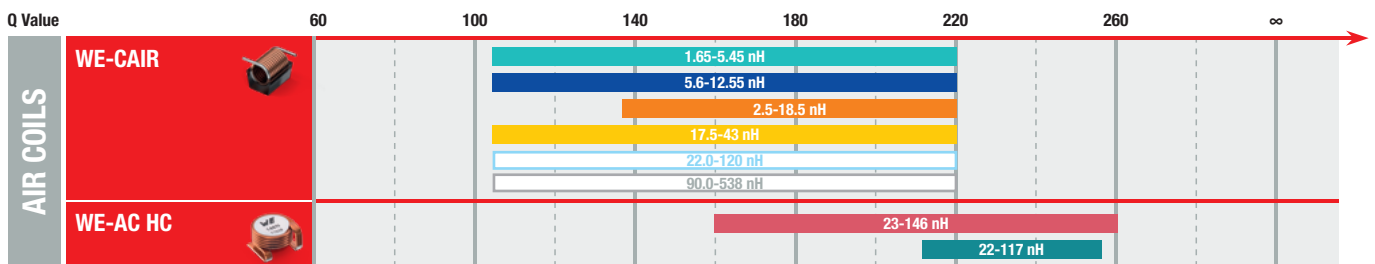

Signal & Communications

Need a higher Q factor?

0201	3136	5910
0402	1322	1010
0603	1340	1212
0805	3168	
1008	4248	

RF Product Portfolio:
www.we-online.com/signal-and-communications