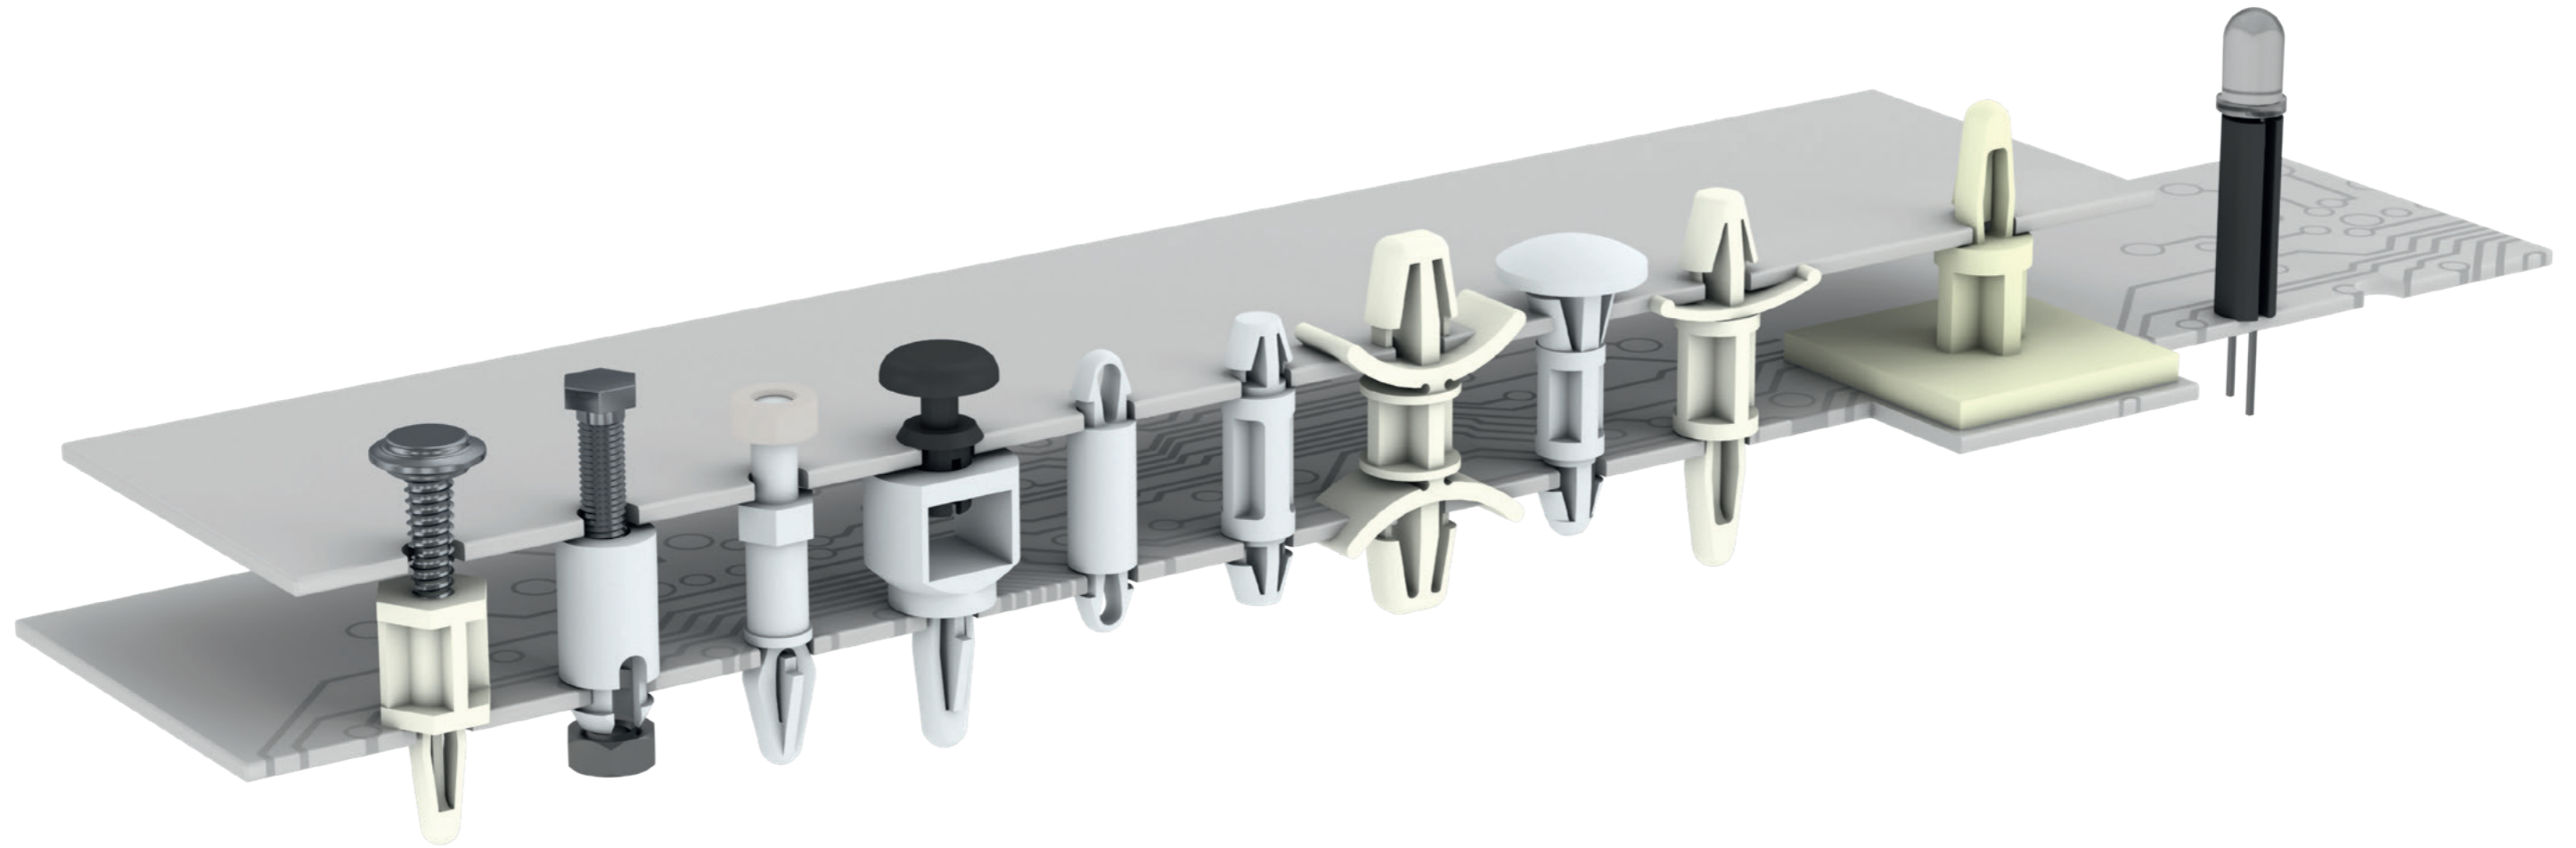

# ASSEMBLY TECHNIQUE

## PLASTIC SPACERS

### Features & Benefits

- Light and insulated connection
- Many different versions and mounting variations:
  - Snap-in
  - Self adhesive
  - Screw mount
  - Snap rivet mount

### Available Products

- Length 2 up to 80 mm
- For different hole diameters and panel thicknesses