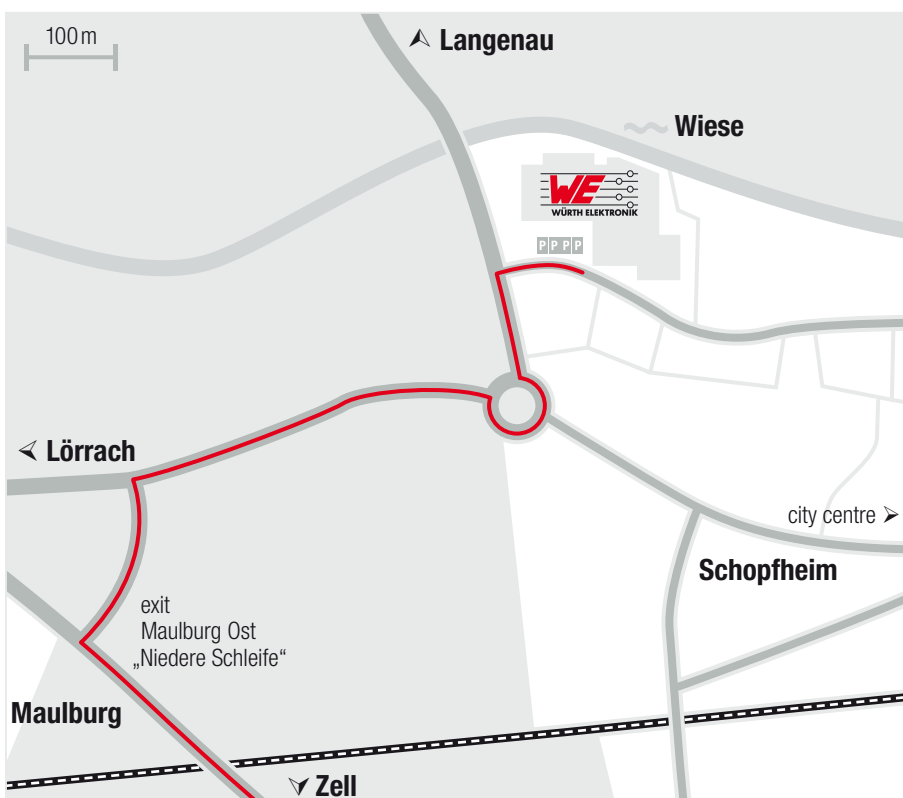

How to find us

Rough overview

Detailed view

Directions

Coming from Lörrach or Zell follow the B317 till exit Maulburg Ost, Niedere Schleife. Turn right and take the second exit in the roundabout. After about 20 metres turn right again towards "Niedere Schleife".