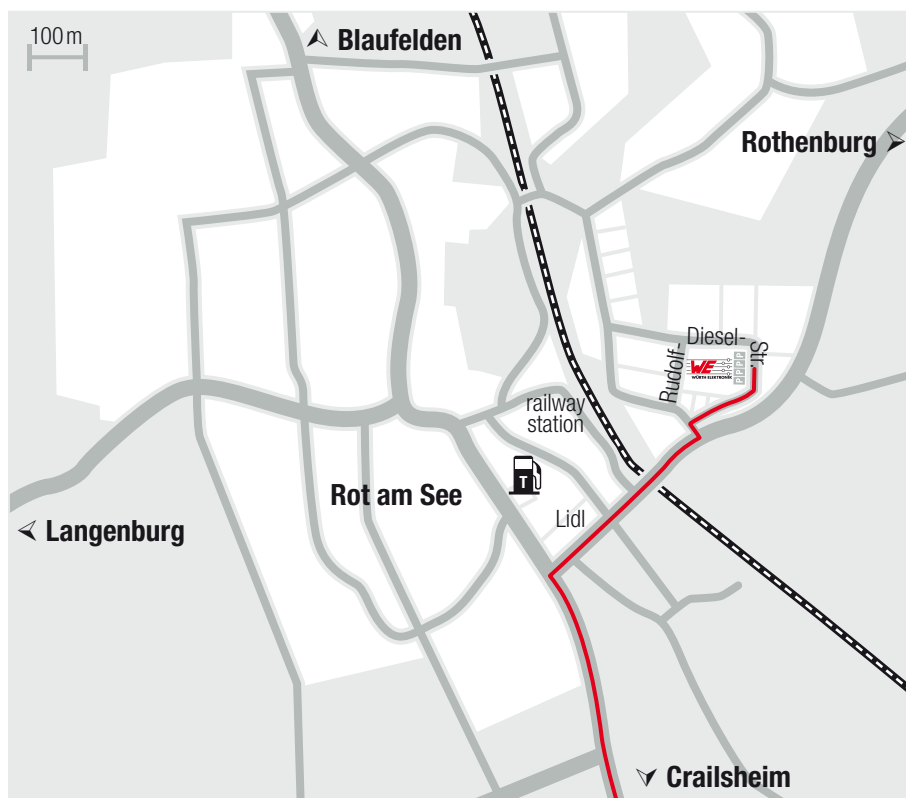

How to find us

Rough overview

Detailed view

Directions

A 6 motorway from Heilbronn or Nürnberg.

Motorway exit Crailsheim (No. 46).

Drive towards Wallhausen.

After you enter Rot am See, take the next right towards Rothenburg o. T.

After about 300 metres turn into the second street on the left and then right (Zolläckerstraße).