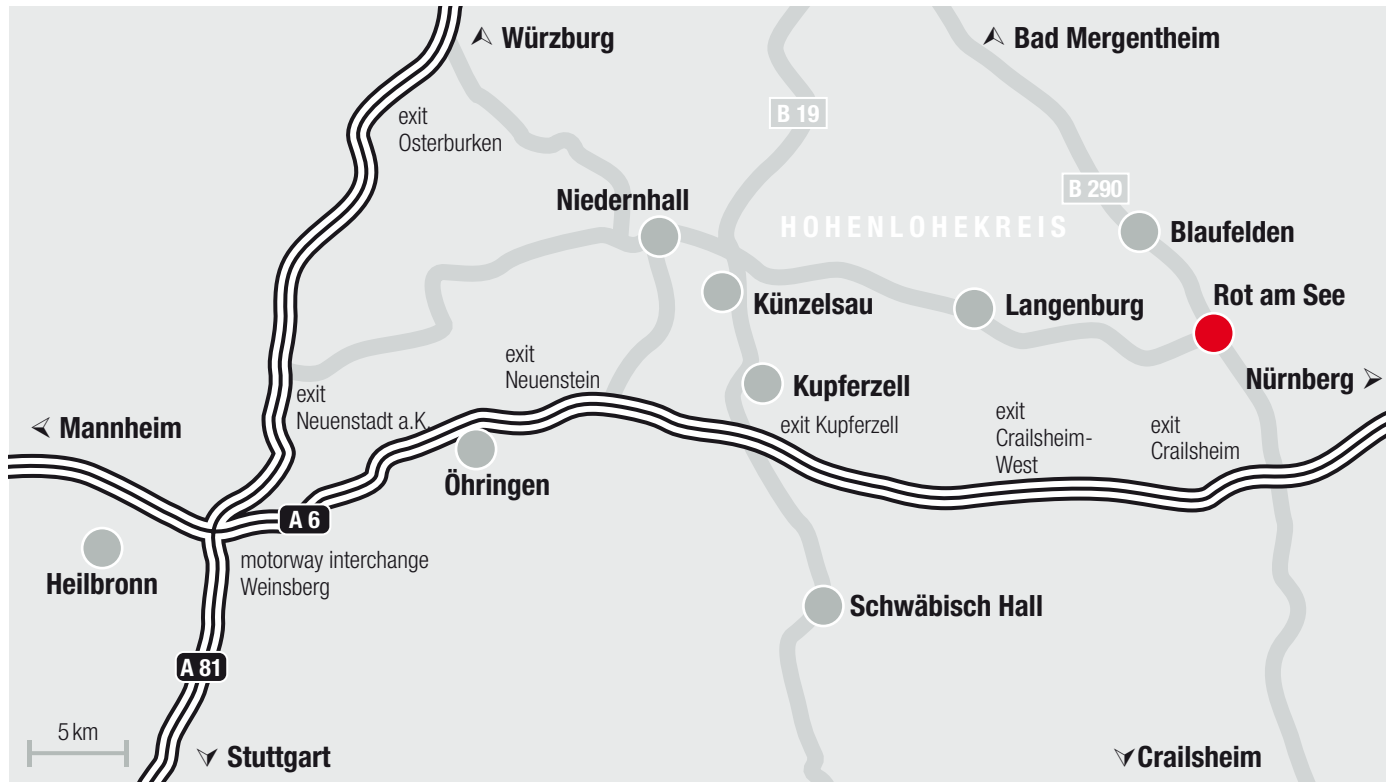

How to find us

Rough overview

Detailed view

Directions

A 6 motorway from Heilbronn or Nürnberg.

Motorway exit Crailsheim (No. 46).

Drive towards Wallhausen.

After you enter Rot am See, take the next right towards Rothenburg o. T.

After about 300 metres turn into the second street on the left and then right (Zolläckerstraße).