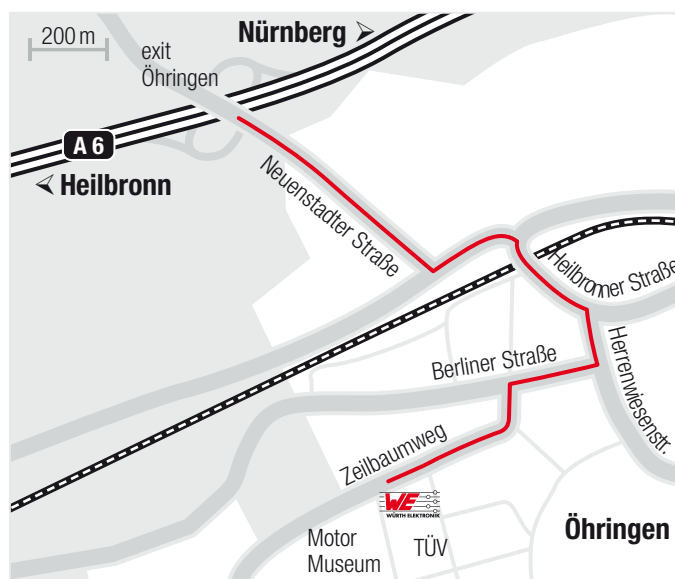

## Rough overview

### Direction A:

A6 motorway from Heilbronn or Nürnberg: Motorway exit Öhringen. Continue towards Öhringen, through a viaduct. Turn right after the ARAL petrol station. Follow the signs for "Zeilbaumweg".

Coming from Künzelsau: In the industrial estate, follow the signs for "Zeilbaumweg".

### Direction B:

A6 motorway from Heilbronn or Nürnberg: Motorway exit Öhringen. Turn towards Neuenstadt / Pfedelbach. At the next three roundabouts take the exits towards "Mainhardt / Pfedelbach". At the fourth roundabout take the third exit, Verrenberger Weg. Take the second left into "Zeilbaumweg". After about 400 meters, you will find Würth Elektronik on the right.