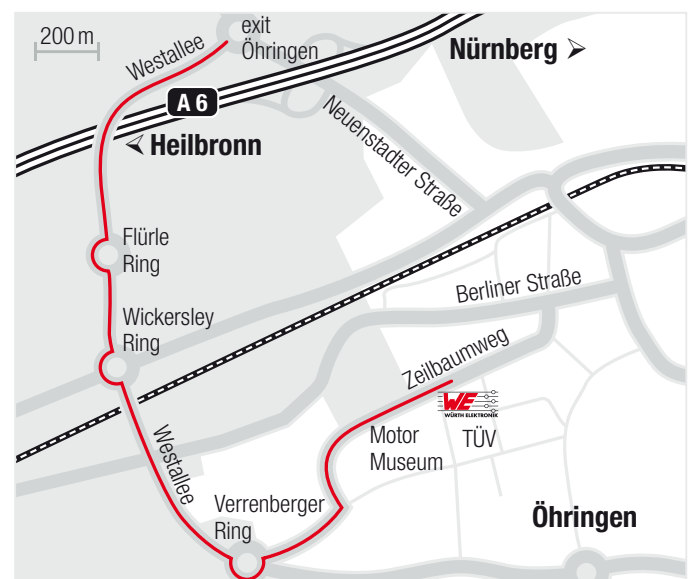

## Detailed view A

### Direction A:

A6 motorway from Heilbronn or Nürnberg: Motorway exit Öhringen. Continue towards Öhringen, through a viaduct. Turn right after the ARAL petrol station. Follow the signs for "Zeilbaumweg".

Coming from Künzelsau: In the industrial estate, follow the signs for "Zeilbaumweg".

### Direction B:

A6 motorway from Heilbronn or Nürnberg: Motorway exit Öhringen. Turn towards Neuenstadt / Pfedelbach. At the next three roundabouts take the exits towards "Mainhardt / Pfedelbach". At the fourth roundabout take the third exit, Verrenberger Weg. Take the second left into "Zeilbaumweg". After about 400 meters, you will find Würth Elektronik on the right.