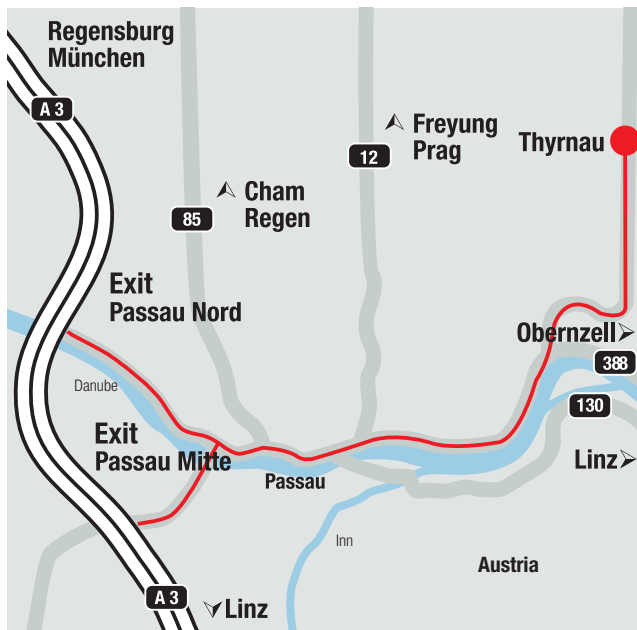

How to find us

Rough overview

Detailed view

Direction

A3 highway, leave the highway at PASSAU-NORD (exit no.115), follow the signs for HAUZENBERG-WEGSCHEID. In Passau, do not cross the bridge ("Donaubrücke"), but keep to the left and continue to follow the signs for HAUZENBERG-WEGSCHEID. After you drive through a short tunnel (towards "Hängebrücke"), turn right (B388 towards OBERNZELL-WEGSCHEID). Continue along the Danube for approx. 5 km, past the factory "Zahnradfabrik ZF". At the next major junction, turn left towards THYRNAU-HAUZENBERG. After about 3 km, turn left towards THYRNAU-GEWERBEGBEIT (Industrial Park). After about 1 km, you will arrive at your destination.