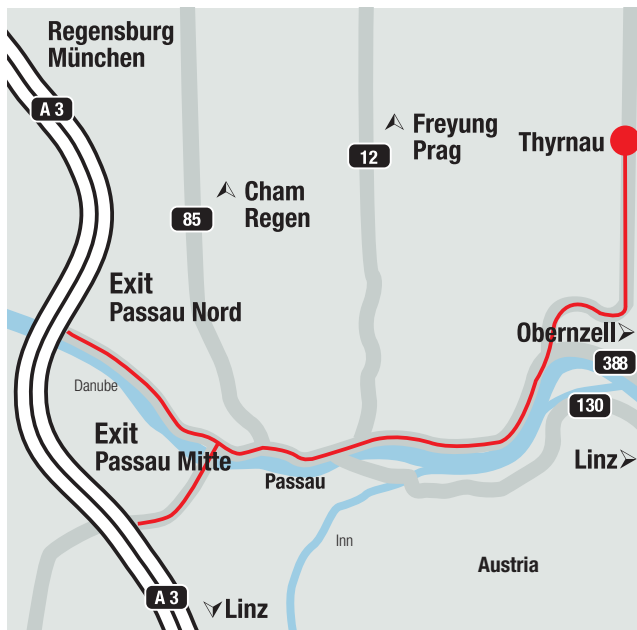

How to find us

Rough overview

Detailed view

Direction

A3 highway, leave the highway at PASSAU-NORD (exit no.115), follow the signs for HAUZENBERG-WEGSCHEID. In Passau, do not cross the bridge ("Donaubrücke"), but keep to the left and continue to follow the signs for HAUZENBERG-WEGSCHEID. After you drive through a short tunnel (towards "Hängebrücke"), turn right (B388 towards OBERNZELL-WEGSCHEID). Continue along the Danube for approx. 5 km, past the factory "Zahnradfabrik ZF". At the next major junction, turn left towards THYRNAU-HAUZENBERG. After about 3 km, turn left towards THYRNAU-GEWERBEGBEBIET (Industrial Park). After about 1 km, you will arrive at your destination.